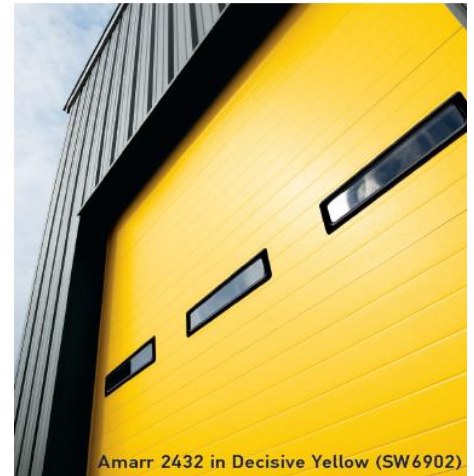

Yellows

Antler Velvet	9111	Fallen Leaves	9114	Saguaro*	6419	Tea Chest	6103
Artifact	6138	Familiar Beige	6093	Sand Dollar	6099	Thatch Brown	6145
Barro Verde	9123	Farro	9103	Sands of Time	6101	Touch of Sand	9085
Basket Beige	6143	Favorite Tan	6157	Sawdust	6158	Tres Naturale	9101
Beige Intenso	9096	Ginger Root	9095	Sawgrass Basket	9121	Tupelo Tree	6417
Believable Buff	6120	Hardware	6172	Sensational Sand	6094	Umber*	6146
Bengal Grass	6411	Harmonic Tan	6136	Serengeti Grass	9116	Universal Khaki	6150
Best Bronze*	6160	High Tea	6159	Smoky Beige	9087	Urban Jungle	9117
Brassy	6410	Honed Soapstone	9126	Soft Fawn	9097	Utaupeia	9088
Burlap	6137	Iced Mocha	9092	Softer Tan	6141	Utterly Beige	6080
Camelback	6122	Ivoire	6127	Song Thrush	9112	Verde Marron	9124
Caraibe	9090	Jute Brown	6096	Superior Bronze	6152	Wool Skein	6148
Chatroom	6171	Kilim Beige	6106	Tarnished Treasure	9118	Woven Wicker	9104
Cobble Brown	6082	Latte	6108				
Cocoa Whip	9084	Lightweight Beige	6092				
Coconut Husk*	6111	Muddled Basil*	7745				
Cocoon	6173	Mudslide	9113				
Compatible Cream	6387	Napery	6386				
Cool Beige	9086	Natural Linen	9109				
Cowboy Boots*	9115	Nearly Brown	9093				
Craft Paper	6125	Nomadic Desert	6107				
Decisive Yellow	6902	Playa Arenosa	9094				
Dirty Martini	9119	Practical Beige	6100				
Diverse Beige	6079	Quinoa	9102				
Double Latte	9108	Quiver tan	6151				
Down Home	6081	Realist Beige	6078				
Dried Edamame	9122	Relaxed Khaki	6149				
El Caramelo	9106	Saddle Up*	9099				

Blues

Adriatic Sea*	6790	Cooled Blue	6759	Jargon Jade	6753	Rainstorm*	6230
After the Rain	9047	Dark Night*	6237	Jay Blue*	6797	Rapture Blue	6773
Agua Fria	9053	Debonair	9139	Labradorite	7619	Refresh	6751
Amalfi	6783	Dignity Blue*	6804	Larchmere	6752	Relentless Olive	6425
Aquaduct	6758	Endless Sea*	9150	Let It Rain	9152	Restful	6458
Aquarium	6767	Flyaway	6794	Liquid Blue	6779	Retro Mint	9036
Aquastone	9043	Foggy Day	6235	Little Blue Box	9044	Rivulet	6760
Aviary Blue	6778	Fountain	6787	Loyal Blue*	6510	Ryegrass	6423
Basque Green*	6426	Frank Blue*	6967	Mariner	6766	Silken Peacock	9059
Bathe Blue	6771	Freshwater	6774	Minor Blue	6792	Sky Fall	9049
Blue Nile	6776	Gentle Aquamarine	9046	Mint Condition	6743	Spa	6765
Bluebell	6793	Gratifying Green	6435	Moonraker	6701	Stardew	9138
Blustery Sky	9140	Hep Green	6704	Nautilus	6780	Surfin'	9048
Bora Bora Shore	9045	Honorable Blue*	6811	Outerspace	6251	Swimming	6764
Breaktime	6463	Hunt Club*	6468	Paradise	6720	Tame Teal	6757
Bunglehouse Blue*	0048	Hyper Blue*	6965	Parakeet	6711	Tempe Star*	6229
Calypso	6950	Indigo*	6531	Pickle	6725	Tidewater	6477
Capri	6788	Inky Blue	9149	Poolhouse	7603	Traffic Blue*	RAL5017
Cay	6772	Interesting Aqua	6220	Quench Blue	6785	Waterfall	6750
Cloudless	6786	Jamaica Bay	6781				

* These Color Zone colors are not recommended for triple-layer, polystyrene-insulated doors due to the possible negative effects of heat gain on the polystyrene insulation on. Specifically, these Color Zone colors on Stratford ST3000, Heritage HR3000, Oak Summit OS3000, Lincoln LI3000, Hillcrest HI3000, Amarr 2731, 2732 or 2432 voids the Section Material limited warranty.